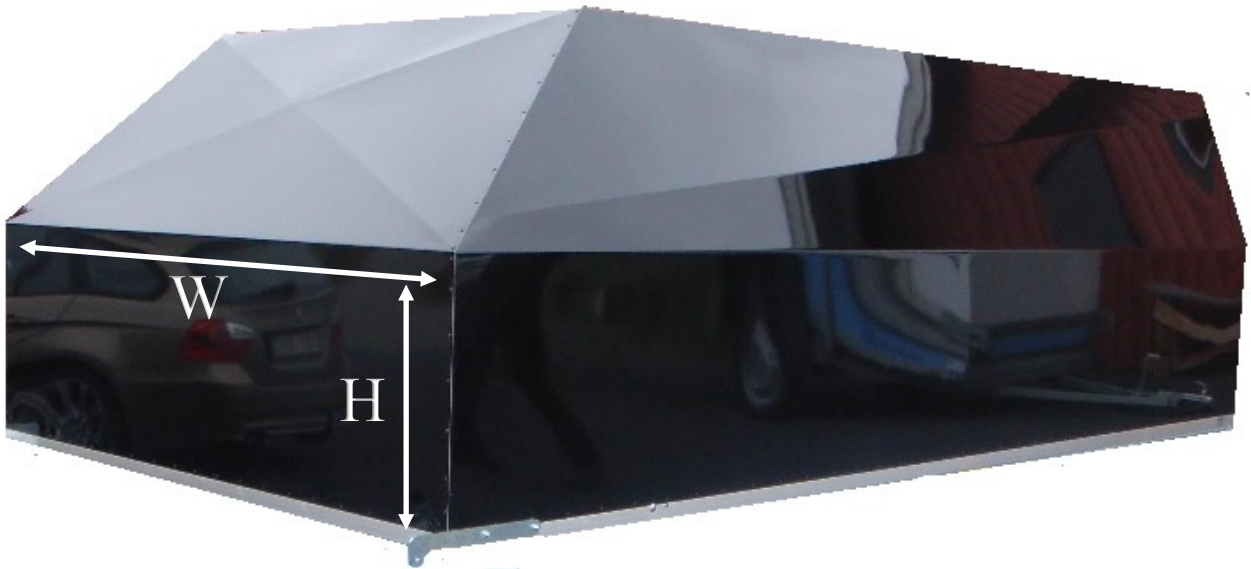

S SERIES

Heggenes

Westbay H 1230mm